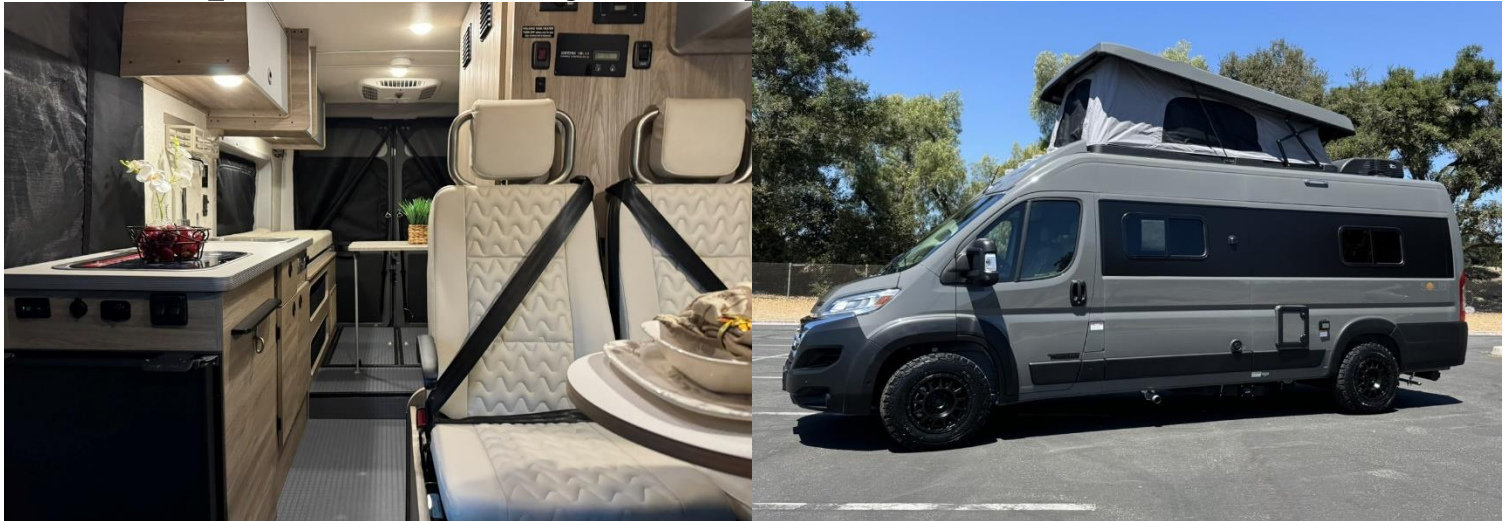

2025 Winnebago Solis 59PX Murphy Bed Pop Top Full Galley *** MSRP is \$182,114, Our Discounted Price is \$137,990*** Ram ProMaster® Chassis, 280-hp, 3.6L V6 Gas Engine, 9-Speed Automatic 62TE Transmission, 180-amp. Alternator, 4-wheel ABS Brakes, Trailer Hitch, 3,500-lb. Drawbar/350-lb. Maximum Vertical Tongue Weight, 4-pin Wiring Connector, 2.8KW Onan Generator, Push Button Ignition & Digital Dash, Adaptive Cruise Control, Full-Speed Forward Collision Warning Plus, Pedestrian Automatic Emergency Braking System, Post Collision Braking, Push Button Start, Rear Murphy Style Double Bed w/Access to Storage Below and Mattress Cover, Slat Bed System, Overhead Cabinets, Movable Rear Dinning Table, Fully Enclosed Private Bathroom With Stand Up/Sit Down Shower, Toilet, Laminate Countertop, Pull-out Countertop Extension, 2-Burner Range Top w/Glass Cover, Single Door Compressor-Driven Refrigerator/Freezer 12-volt, Large Basin Stainless Steel Sink, Spice Rack, AC/DC Load Center, 45-amp. Converter/Charger, Auxiliary Start Circuit, 2 Deep-Cycle Group 31 Batteries (AGM maintenance-free), Coach Battery Disconnect System, Automatic Dual-Battery Charge Control, 30-amp. Power Cord, 220-watt Flexible Surface Solar Panel w/Controller, Roof & Dash AC, Truma Combi Eco Heating System, Radio/Rearview Monitor System, Color Touch Screen Navigation Radio, Bluetooth/Sirius XM Ready, Steering Wheel Controls, USB Ports Throughout, Captain Cab Seats Slide/Swivel/Recline, Cab Dual Rear Seats Behind Captain Seats with 3 Point Seat Belts, Pop Top Bed With Stowable Ladder, Driver and Passenger Airbags, Cruise Control, Power Door Locks w/Remote, Power Windows, Electric Power Steering, 12-Volt Powerpoints, Exterior Wash Station, On-Demand Water Pump, Permanent-Mount LP Tank w/Gauge, Fresh Water Sight Glass, Heated Drainage System, Water Center Control Panel Includes All Control Valves, Eco-Hot™ Water System, Side & Rear Screen Door, Alloy Wheels, Gear Area With L-Track Tie Downs, 20 Gallon Fresh water, 24 Gallon Fuel Tank, This Class B Has An Old School Style With Great New Modern Twists, Brand New & Just Arrived, More Models Coming & Custom Orders Available. *** MSRP is \$182,114, Our Discounted Price is \$137,990*** We have some fantastic financing and take trades also! It is our #1 goal that your experience with our company is an enjoyable one with our staff of industry professionals, Conejo Wholesale Auto & RV, Exclusive Ventura County Dealer For Winnebago Navion, Revel 4x4, Solis, Boldt, Ekko, and Era, Dynamax Isata, Force and DX-3, Storyteller Mode 4x4, Midwest Automotive Designs Dealer, Roadtrek Dealer Of Zion & Agile, We Also Carry a Large Selection of Quality Pre-Owned Motorhomes which come with Our 45 Day/1000 Mile In-House Warranty at No Charge, Conejo RV, 661 E. Thousand Oaks Blvd, Thousand Oaks, CA 91360, 805-496-8700, www.ConejoRV.com Open 7 Days, 9am to 6pm, All Coaches Fully Inspected, Serviced and Detailed, Come Experience the No Pressure No Haggle Sales Approach at Conejo RV, We Also Buy Clean Late Model Coaches, 1 Year Free Camping Membership Included Ask For Details! (**plus tax & license fees**)